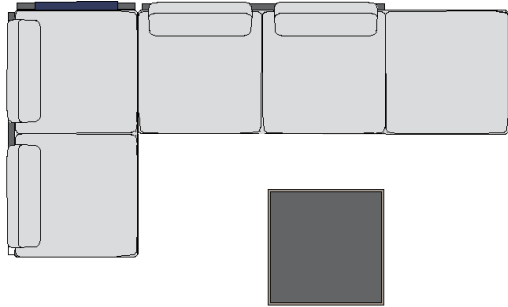

## RODA – EDEN SOFA & TABLE COMPOSITION OUTDOOR

<https://www.rodaonline.com/en/collections/eden/>

Sectional: 151-3/4" x 76-3/4" x h26"

Base and frame: Weathered teak and smoke metal

Interlacing: Padded grey-blue belt