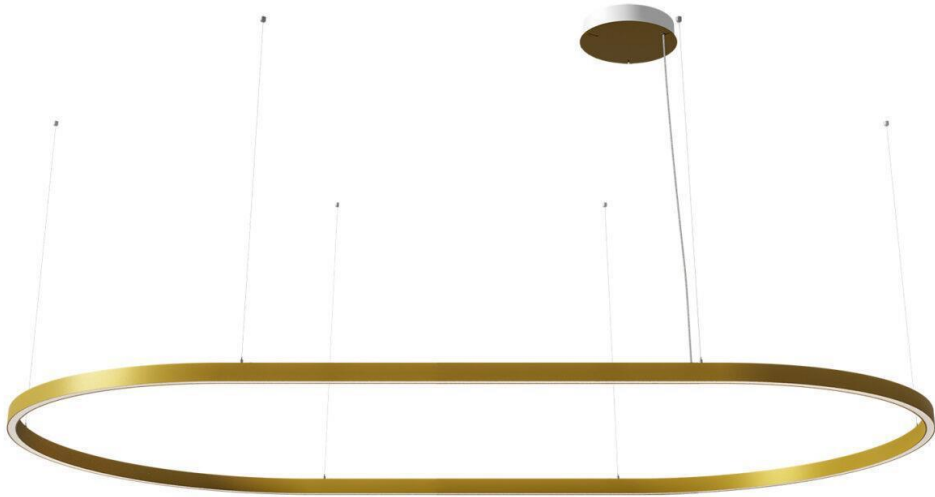

## NAHOOR – MAHARI TABLE LAMP

<https://nahoor.com/en/products/catalogue/#!demetra>

Dimensions: 9-5/8" x 4" x h12"

Finish: Interlaced brown leather

Retail Price: \$5,095.00

**-50% DISC: \$2,547.00**

FINAL SALE - SOLD AS IS - DELIVERY NOT INCLUDED

## NEMO LIGHTING – ZIRKOL OVAL PENDANT

<https://www.nemolighting.com/product/zirkol-c/>

Dimensions: 78" x 39-3/8" x h2" + OH

Finish: Brass aluminum

Retail Price: \$3,745.00

**-30% DISC: \$2,622.00**