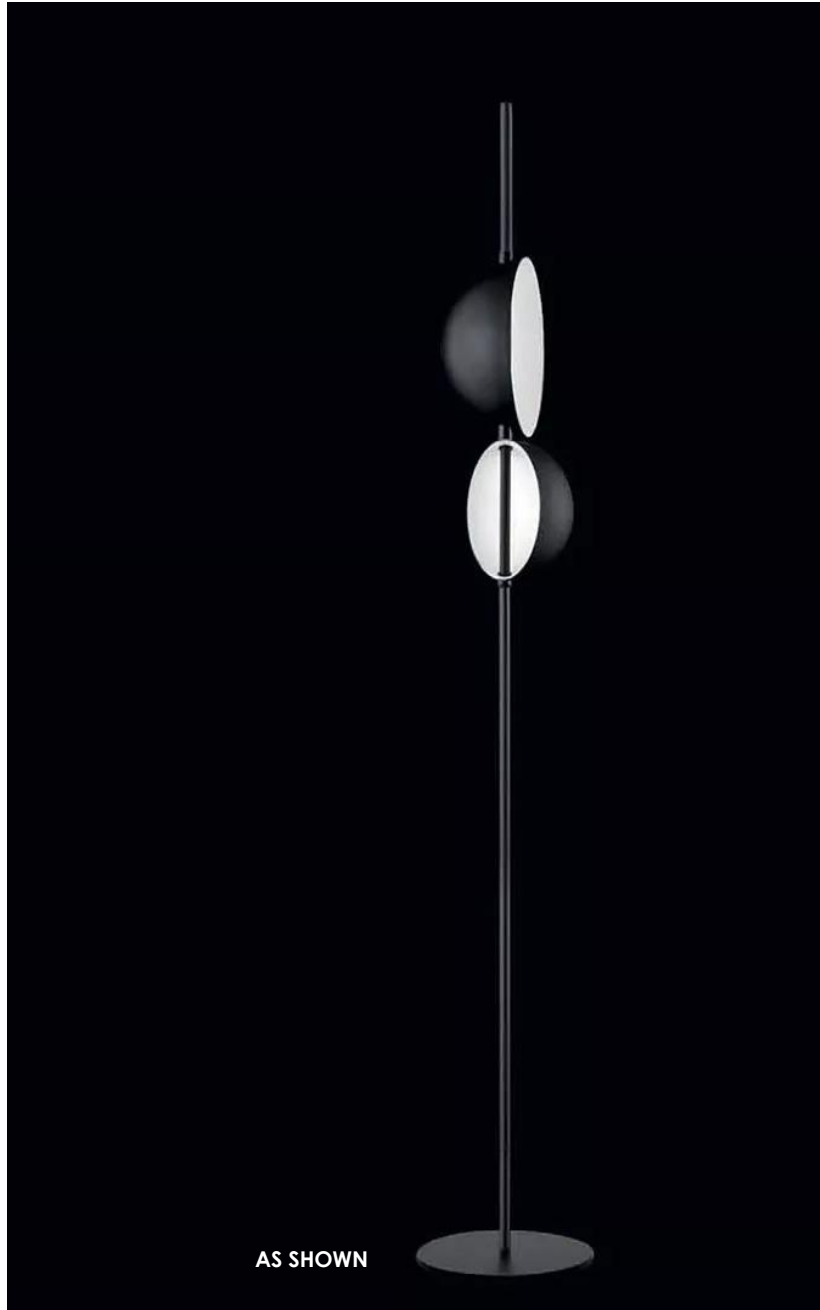

## OLUCE – MINI COUPE TABLE LAMP

<https://www.oluce.com/en/product/mini-coupe-2201/>

Dimensions: d5-7/8" x h13-3/8"

Finish: Satin bronze metal

Retail Price: \$745

**-30% DISC: \$522**

FINAL SALE - SOLD AS IS - DELIVERY NOT INCLUDED

## OLUCE – SUPERLUNA FLOOR LAMP

<https://www.oluce.com/en/product/superluna-397/>

Dimensions: d11" x h68-7/8", rotatable

Finish: black metal

Retail Price: \$3,395.00

**-30% DISC: \$2,377.00**

FINAL SALE - SOLD AS IS - DELIVERY NOT INCLUDED