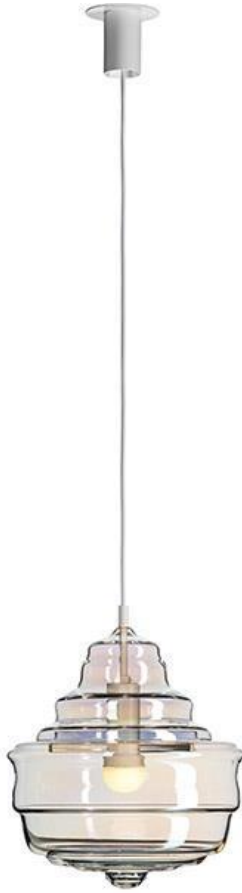

## GLAS ITALIA – ILLUSION SIDE TABLE

<https://www.glasitalia.com/en/product/illusion>

Dimensions: Please see below

Finish: Mirror to transparent transitioning glass

Low: 15" x 15" x h24"  
Retail Price: \$2,560.00  
**-30% DISC: \$1,792.00**

High: 15" x 15" x h31-1/2"  
Retail Price: \$2,690.00  
**-30% DISC: \$1,883.00**

FINAL SALE - SOLD AS IS - DELIVERY NOT INCLUDED