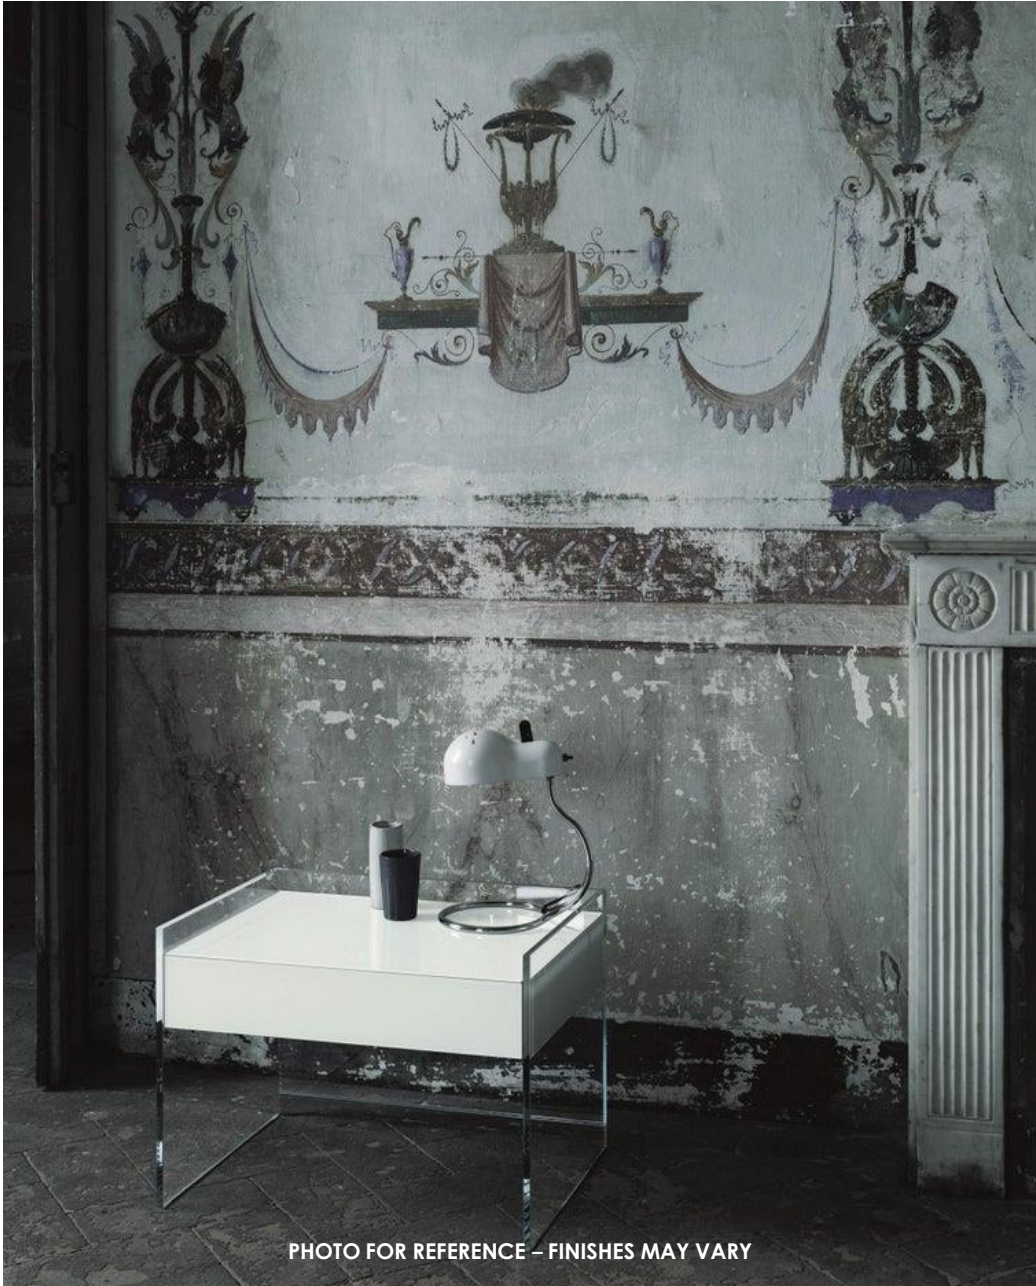

PHOTO FOR REFERENCE – FINISHES MAY VARY

GLAS ITALIA – FLOAT NIGHT TABLE

<https://www.glasitalia.com/en/product/float>

Dimensions: 17-7/8" x 17-7/8" x h19-3/4"

Frame: Clear glass

Storage: Lacquered glass in moka

Retail Price: $2,875.00

-33% DISC: $1,900.00

FINAL SALE - SOLD AS IS - DELIVERY NOT INCLUDED