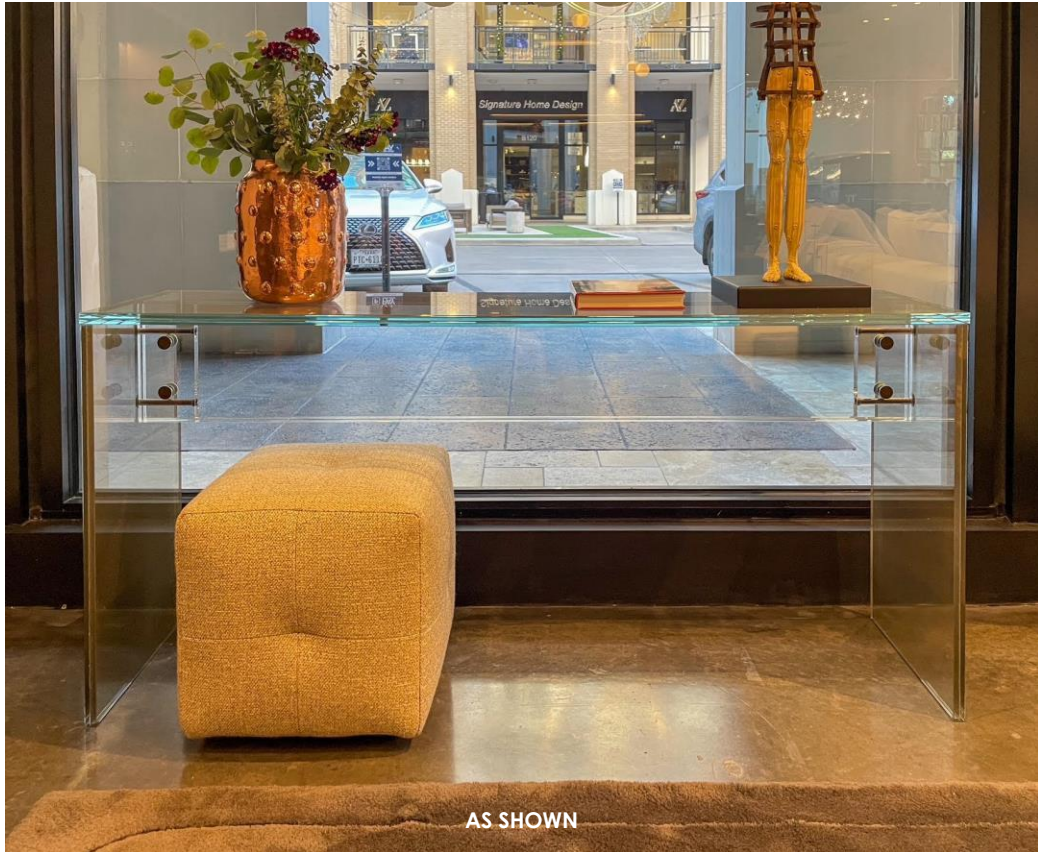

## SANTAMBROGIO – SIMPLICITY CONSOLE

<https://www.santambrogio milano.com/collections>

Dimensions: 110" x 43-1/4" x 29-1/2"

Finish: extra-clear transparent glass

Insert: Bronze mesh

Retail Price: \$10,034.00