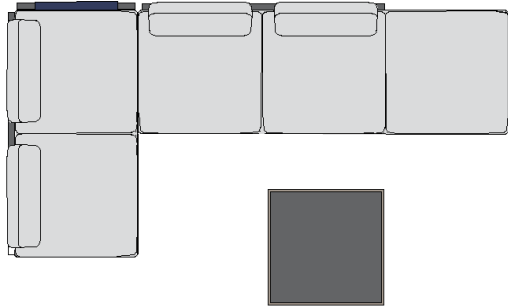

RODA – EDEN SOFA & TABLE COMPOSITION OUTDOOR

<https://www.rodaonline.com/en/collections/eden/>

Sectional: 151-3/4" x 76-3/4" x h26"

Base and frame: Weathered teak and smoke metal

Interlacing: Padded grey-blue belt

Sofa covers: Outdoor fabric cat.HD2 K08 Park, white

Retail Price: $39,490.00

-40% DISC: $23,694.00

FINAL SALE - SOLD AS IS - DELIVERY NOT INCLUDED